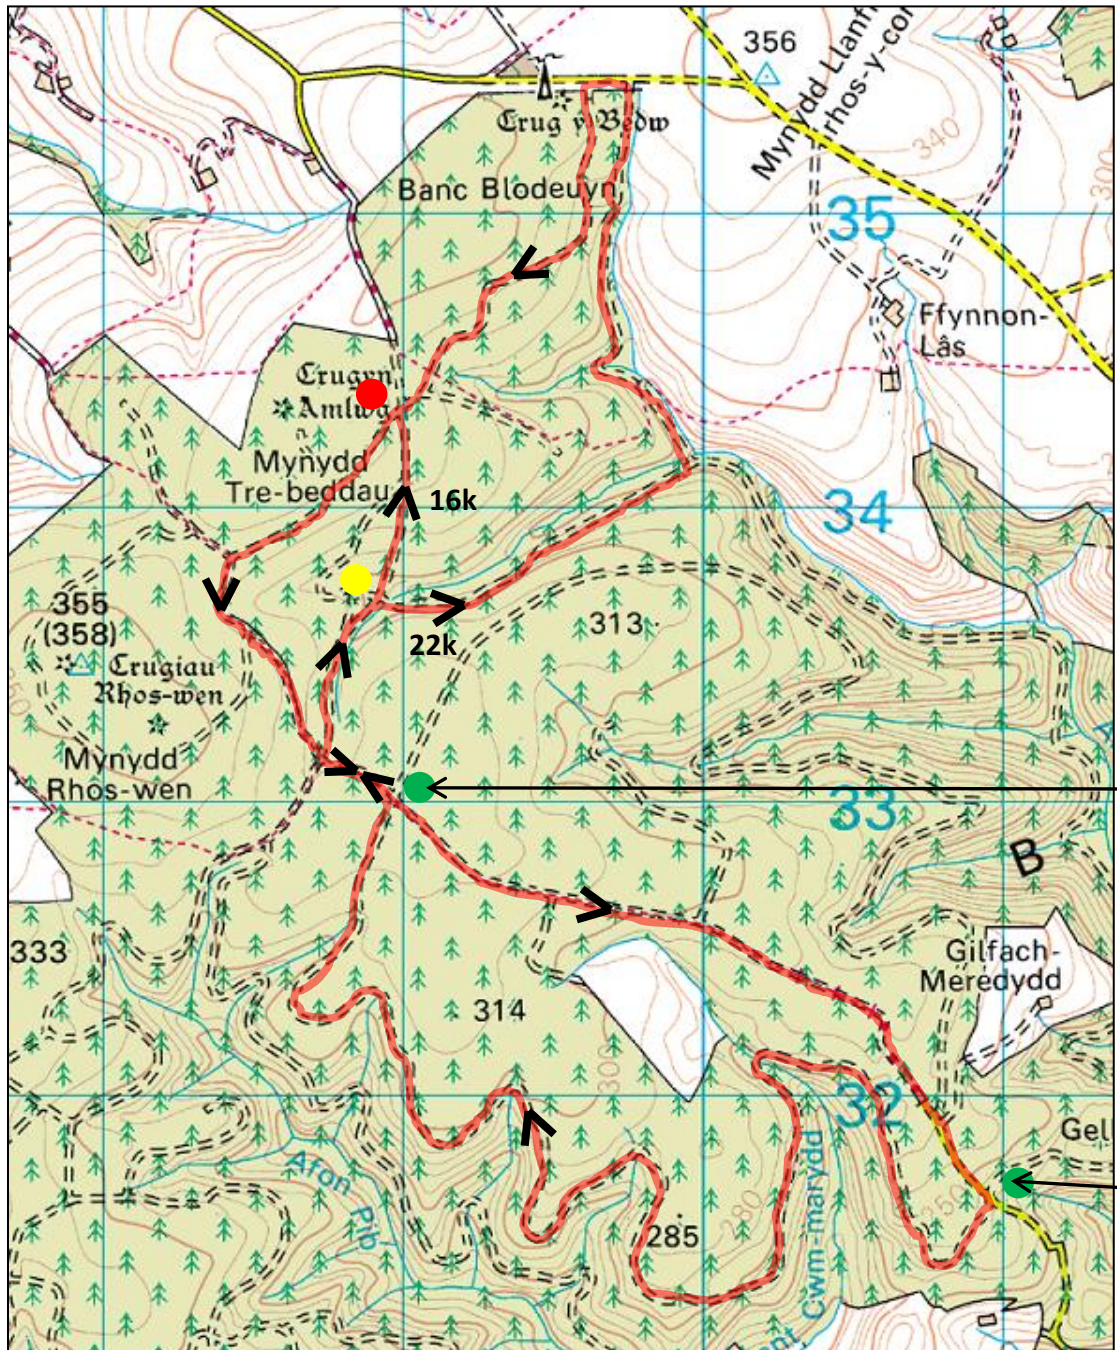

South & West Wales EGB Tower Ride, Brechfa Forest

CP 1/3

CP 2

Reproduced from Ordnance Survey map by permission of Her Majesty's Stationery Office

Start/Finish ●

Checkpoint ●

Routes diverge ●